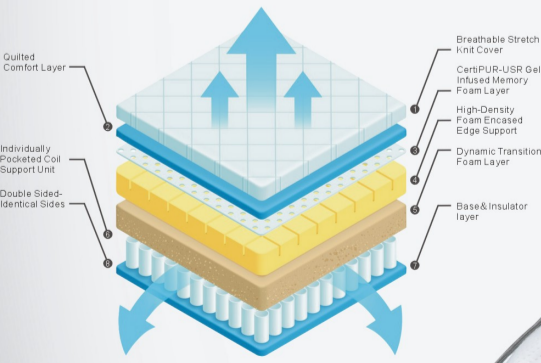

Gibraltar Hybrid Double-Sided Pocketed Coils

Gel Memory Foam
16" Plush
Also available in: Pillow Top
15" Firm

30+ YEARS OF MATTRESS MANUFACTURING EXPERIENCE