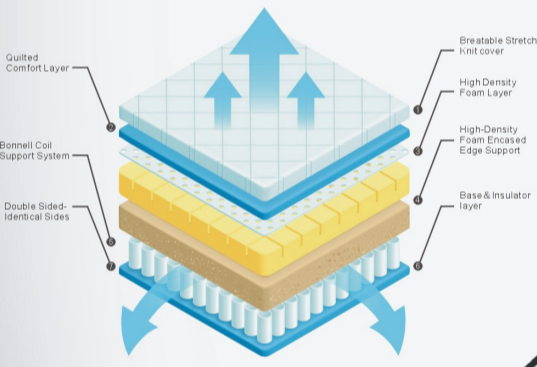

Luna Double-Sided

11" Plush, Firm

30+ YEARS OF MATTRESS MANUFACTURING EXPERIENCE