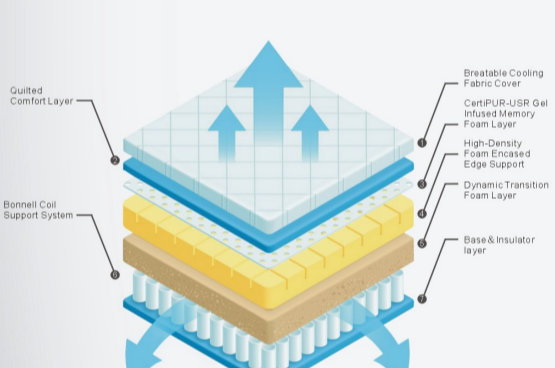

Boulder

10" Rock Firm
12" Rock Firm

 30+ YEARS OF MATTRESS MANUFACTURING EXPERIENCE

Skye Hybrid

11" Plush, Firm
Gel Memory Foam

30+ YEARS OF MATTRESS MANUFACTURING EXPERIENCE

Brianna Hybrid

12" Pillow Top
Gel Memory Foam

30+ YEARS OF MATTRESS MANUFACTURING EXPERIENCE

CoolFlex Double-Sided Hybrid (EURO)

15" Plush, Firm
Gel Memory Foam

30+ YEARS OF MATTRESS MANUFACTURING EXPERIENCE

OrthoLux Double-Sided

8" Firm-High Rise Bed Mattress