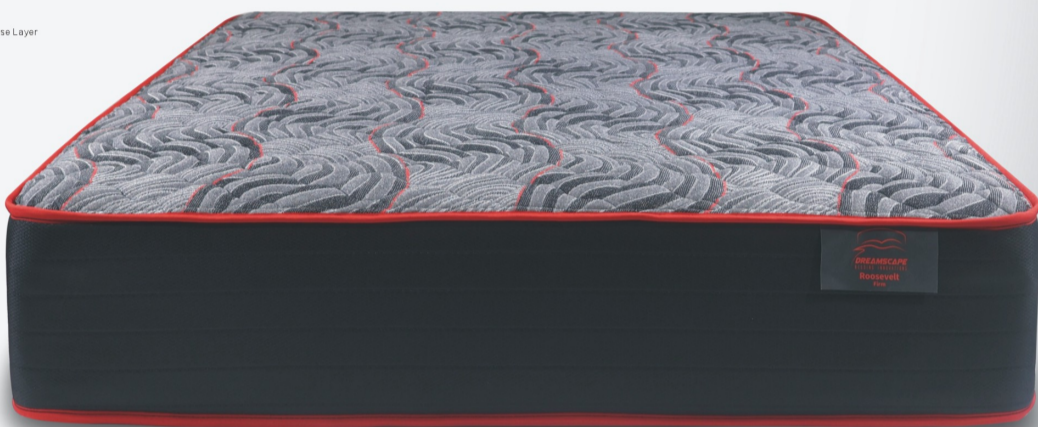

Dual Pocket Euro 13

13" Pocketed Coils – Plush, Firm

30+ YEARS OF MATTRESS MANUFACTURING EXPERIENCE

Atlas

5" Brick
8" Brick

30+ YEARS OF MATTRESS MANUFACTURING EXPERIENCE

Medical 1

9" Medium Support