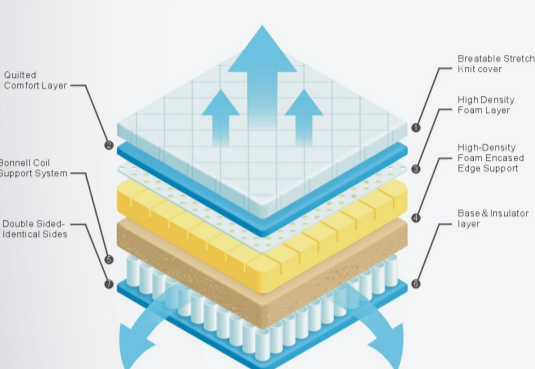

30+ YEARS OF MATTRESS MANUFACTURING EXPERIENCE

CoolFlex Double-Sided Hybrid (EURO)

15" Plush, Firm
Gel Memory Foam

30+ YEARS OF MATTRESS MANUFACTURING EXPERIENCE

OrthoLux Double-Sided

8" Firm-High Rise Bed Mattress

30+ YEARS OF MATTRESS MANUFACTURING EXPERIENCE

Luna Double-Sided

11" Plush, Firm

30+ YEARS OF MATTRESS MANUFACTURING EXPERIENCE

Cirrus Double-Sided

10" Plush, Firm

30+ YEARS OF MATTRESS MANUFACTURING EXPERIENCE

Nova Double-sided

13.5" Plush
Also available in: Pillow Top, Firm

30+ YEARS OF MATTRESS MANUFACTURING EXPERIENCE

Stockbridge Double-Sided

14" Pillow Top
Also available in: Plush, Firm

30+ YEARS OF MATTRESS MANUFACTURING EXPERIENCE