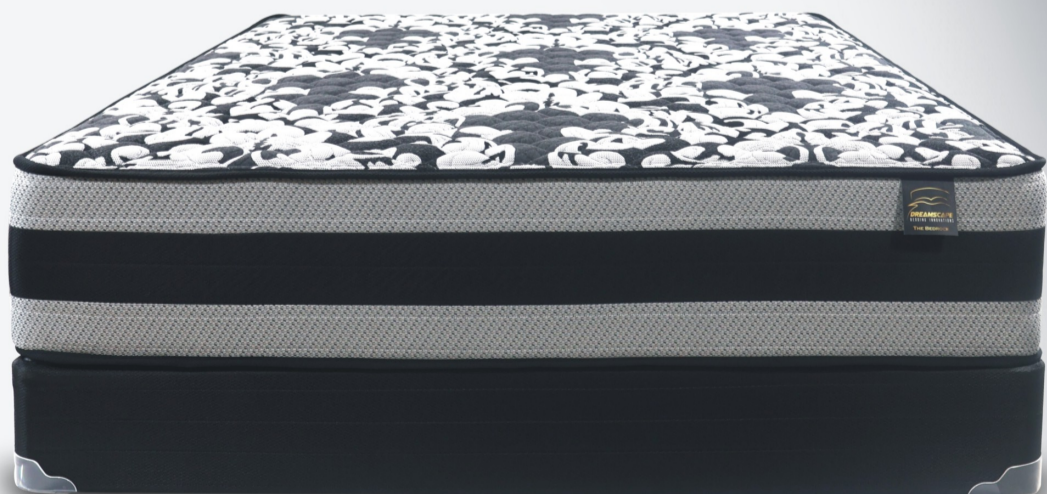

Rockridge

10" Firm, Extra Firm
12" Firm, Extra Firm

 30+ YEARS OF MATTRESS MANUFACTURING EXPERIENCE

Portland

12" Firm, Extra Firm, Rock Firm
Also available in: 13" Plush, Pillow Top

 30+ YEARS OF MATTRESS MANUFACTURING EXPERIENCE

Boulder

10" Rock Firm
12" Rock Firm

 30+ YEARS OF MATTRESS MANUFACTURING EXPERIENCE

Skye Hybrid

11" Plush, Firm
Gel Memory Foam

30+ YEARS OF MATTRESS MANUFACTURING EXPERIENCE

Brianna Hybrid

12" Pillow Top
Gel Memory Foam

30+ YEARS OF MATTRESS MANUFACTURING EXPERIENCE

CoolFlex Double-Sided Hybrid (EURO)

15" Plush, Firm
Gel Memory Foam

30+ YEARS OF MATTRESS MANUFACTURING EXPERIENCE

OrthoLux Double-Sided

8" Firm-High Rise Bed Mattress