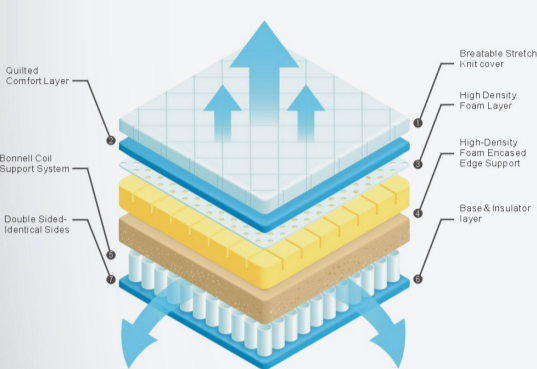

Boulder

10" Rock Firm
12" Rock Firm

 30+ YEARS OF MATTRESS MANUFACTURING EXPERIENCE

Skye Hybrid

11" Plush, Firm
Gel Memory Foam

30+ YEARS OF MATTRESS MANUFACTURING EXPERIENCE

Brianna Hybrid

12" Pillow Top
Gel Memory Foam

30+ YEARS OF MATTRESS MANUFACTURING EXPERIENCE

CoolFlex Double-Sided Hybrid (EURO)

15" Plush, Firm
Gel Memory Foam

30+ YEARS OF MATTRESS MANUFACTURING EXPERIENCE

OrthoLux Double-Sided

8" Firm-High Rise Bed Mattress

30+ YEARS OF MATTRESS MANUFACTURING EXPERIENCE

Luna Double-Sided

11" Plush, Firm

30+ YEARS OF MATTRESS MANUFACTURING EXPERIENCE

Cirrus Double-Sided

10" Plush, Firm

30+ YEARS OF MATTRESS MANUFACTURING EXPERIENCE