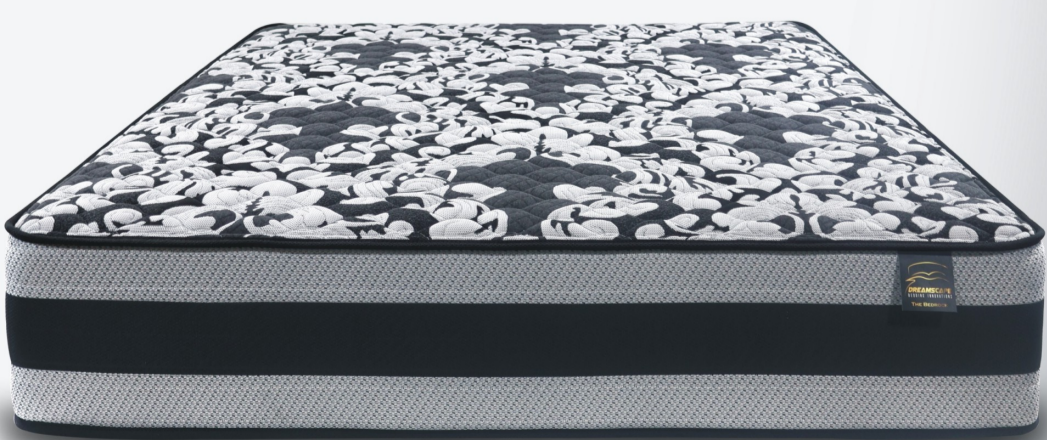

Rockridge

10" Firm, Extra Firm
12" Firm, Extra Firm

 30+ YEARS OF MATTRESS MANUFACTURING EXPERIENCE

Portland

12" Firm, Extra Firm, Rock Firm
Also available in: 13" Plush, Pillow Top

 30+ YEARS OF MATTRESS MANUFACTURING EXPERIENCE

Boulder

10" Rock Firm
12" Rock Firm

 30+ YEARS OF MATTRESS MANUFACTURING EXPERIENCE

Skye Hybrid

11" Plush, Firm
Gel Memory Foam

30+ YEARS OF MATTRESS MANUFACTURING EXPERIENCE

Brianna Hybrid

12" Pillow Top
Gel Memory Foam

30+ YEARS OF MATTRESS MANUFACTURING EXPERIENCE

CoolFlex Double-Sided Hybrid (EURO)

15" Plush, Firm
Gel Memory Foam

30+ YEARS OF MATTRESS MANUFACTURING EXPERIENCE

OrthoLux Double-Sided

8" Firm-High Rise Bed Mattress