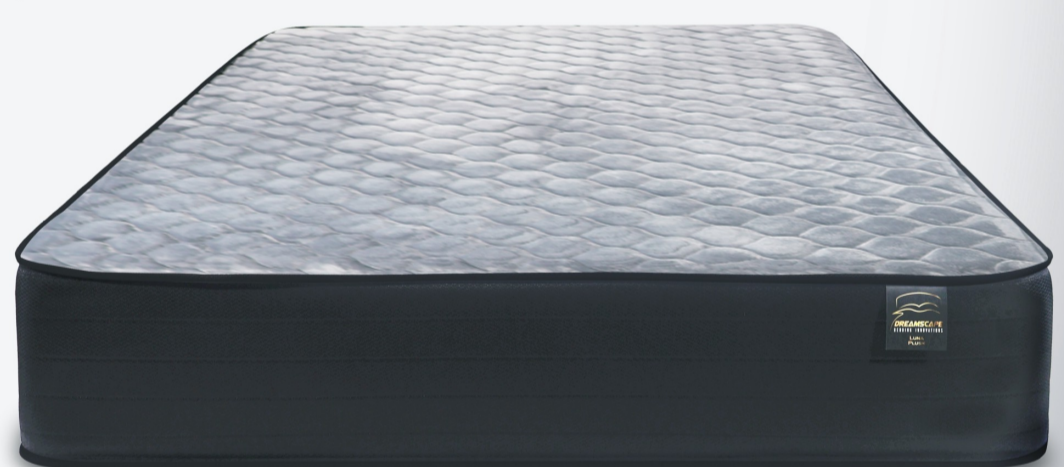

30+ YEARS OF MATTRESS MANUFACTURING EXPERIENCE

Bentley Black

9" Firm

30+ YEARS OF MATTRESS MANUFACTURING EXPERIENCE

Bentley Grey

9" Firm

30+ YEARS OF MATTRESS MANUFACTURING EXPERIENCE

Fairmont

10" Euro Plush, Euro Firm, Plush, Firm

30+ YEARS OF MATTRESS MANUFACTURING EXPERIENCE

Bamboo Luxe

10" Euro Plush, Euro Firm

 30+ YEARS OF MATTRESS MANUFACTURING EXPERIENCE

Salem

9" Extra Firm

 30+ YEARS OF MATTRESS MANUFACTURING EXPERIENCE