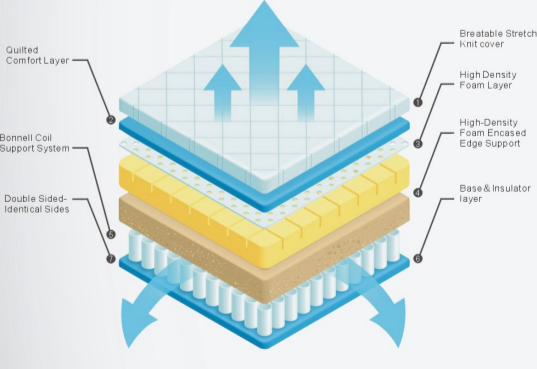

30+ YEARS OF MATTRESS MANUFACTURING EXPERIENCE

CoolFlex Double-Sided Hybrid (EURO)

15" Plush, Firm
Gel Memory Foam

30+ YEARS OF MATTRESS MANUFACTURING EXPERIENCE

OrthoLux Double-Sided

8" Firm-High Rise Bed Mattress

30+ YEARS OF MATTRESS MANUFACTURING EXPERIENCE

Luna Double-Sided

11" Plush, Firm

30+ YEARS OF MATTRESS MANUFACTURING EXPERIENCE

Cirrus Double-Sided

10" Plush, Firm

30+ YEARS OF MATTRESS MANUFACTURING EXPERIENCE

Nova Double-sided

13.5" Plush
Also available in: Pillow Top, Firm

30+ YEARS OF MATTRESS MANUFACTURING EXPERIENCE

Stockbridge Double-Sided

14" Pillow Top
Also available in: Plush, Firm

30+ YEARS OF MATTRESS MANUFACTURING EXPERIENCE