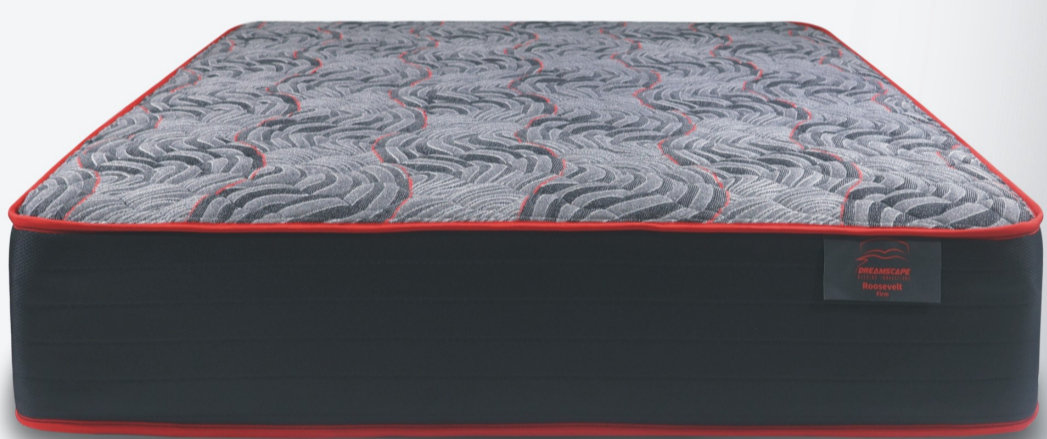

Rockridge

10" Firm, Extra Firm
12" Firm, Extra Firm

 30+ YEARS OF MATTRESS MANUFACTURING EXPERIENCE

Portland

12" Firm, Extra Firm, Rock Firm
Also available in: 13" Plush, Pillow Top

 30+ YEARS OF MATTRESS MANUFACTURING EXPERIENCE

Boulder

10" Rock Firm
12" Rock Firm

 30+ YEARS OF MATTRESS MANUFACTURING EXPERIENCE

Skye Hybrid

11" Plush, Firm
Gel Memory Foam

30+ YEARS OF MATTRESS MANUFACTURING EXPERIENCE

Brianna Hybrid

12" Pillow Top
Gel Memory Foam

30+ YEARS OF MATTRESS MANUFACTURING EXPERIENCE

CoolFlex Double-Sided Hybrid (EURO)

15" Plush, Firm
Gel Memory Foam

30+ YEARS OF MATTRESS MANUFACTURING EXPERIENCE

OrthoLux Double-Sided

8" Firm-High Rise Bed Mattress