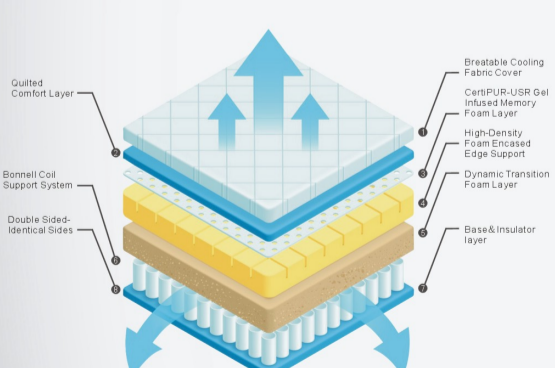

Boulder

10" Rock Firm
12" Rock Firm

 30+ YEARS OF MATTRESS MANUFACTURING EXPERIENCE

Skye Hybrid

11" Plush, Firm
Gel Memory Foam

30+ YEARS OF MATTRESS MANUFACTURING EXPERIENCE

Brianna Hybrid

12" Pillow Top
Gel Memory Foam

30+ YEARS OF MATTRESS MANUFACTURING EXPERIENCE

CoolFlex Double-Sided Hybrid (EURO)

15" Plush, Firm
Gel Memory Foam

30+ YEARS OF MATTRESS MANUFACTURING EXPERIENCE

OrthoLux Double-Sided

8" Firm-High Rise Bed Mattress