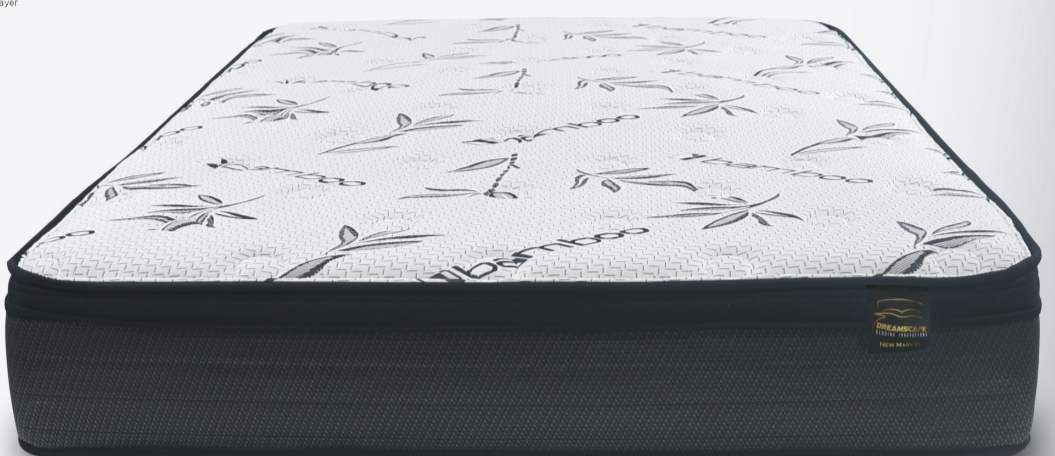

30+ YEARS OF MATTRESS MANUFACTURING EXPERIENCE

Bentley Black

9" Firm

30+ YEARS OF MATTRESS MANUFACTURING EXPERIENCE

Bentley Grey

9" Firm

30+ YEARS OF MATTRESS MANUFACTURING EXPERIENCE

Fairmont

10" Euro Plush, Euro Firm, Plush, Firm

30+ YEARS OF MATTRESS MANUFACTURING EXPERIENCE

Bamboo Luxe

10" Euro Plush, Euro Firm

 30+ YEARS OF MATTRESS MANUFACTURING EXPERIENCE

Salem

9" Extra Firm

 30+ YEARS OF MATTRESS MANUFACTURING EXPERIENCE