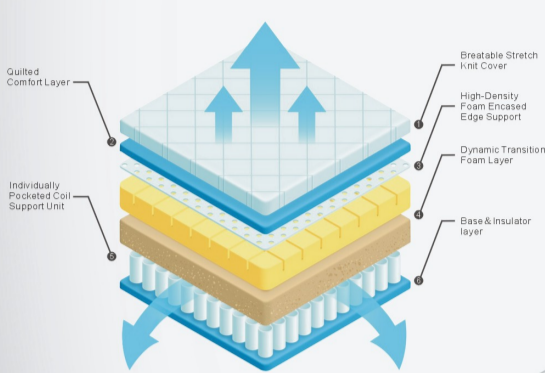

Prestige Pocketed Coils

14" Pillow Top
Also available in Plush

30+ YEARS OF MATTRESS MANUFACTURING EXPERIENCE