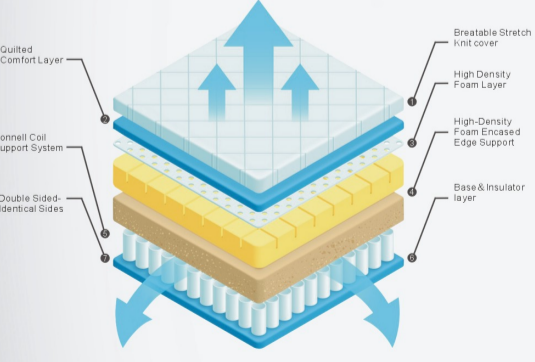

Nova Double-sided

13.5" Plush
Also available in: Pillow Top, Firm

30+ YEARS OF MATTRESS MANUFACTURING EXPERIENCE

Stockbridge Double-Sided

14" Pillow Top
Also available in: Plush, Firm

30+ YEARS OF MATTRESS MANUFACTURING EXPERIENCE

Imperial Dual-Sided

13" Firm & Plush

30+ YEARS OF MATTRESS MANUFACTURING EXPERIENCE

Savanna Double-Sided

15" Firm, Extra Firm

30+ YEARS OF MATTRESS MANUFACTURING EXPERIENCE

Hampshire Double-Sided

16.5" Pillow Top
Also available in: Plush
15" Firm, Extra Firm