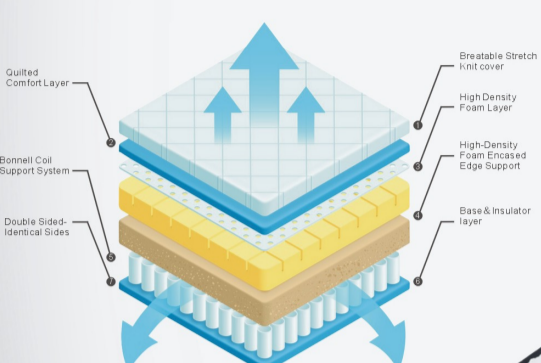

Imperial Dual-Sided

13" Firm & Plush

30+ YEARS OF MATTRESS MANUFACTURING EXPERIENCE

Savanna Double-Sided

15" Firm, Extra Firm

30+ YEARS OF MATTRESS MANUFACTURING EXPERIENCE

Hampshire Double-Sided

16.5" Pillow Top
Also available in: Plush
15" Firm, Extra Firm