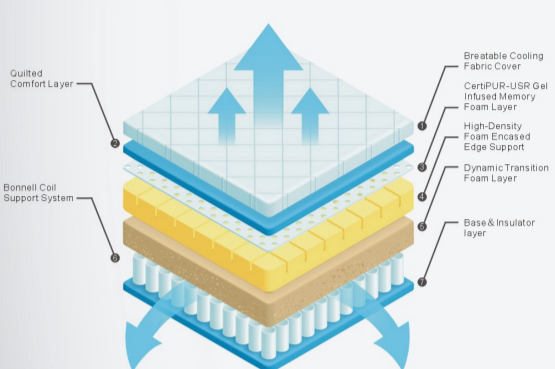

Boulder

10" Rock Firm
12" Rock Firm

 30+ YEARS OF MATTRESS MANUFACTURING EXPERIENCE

Skye Hybrid

11" Plush, Firm
Gel Memory Foam

30+ YEARS OF MATTRESS MANUFACTURING EXPERIENCE

Brianna Hybrid

12" Pillow Top
Gel Memory Foam

30+ YEARS OF MATTRESS MANUFACTURING EXPERIENCE

CoolFlex Double-Sided Hybrid (EURO)

15" Plush, Firm
Gel Memory Foam

30+ YEARS OF MATTRESS MANUFACTURING EXPERIENCE

OrthoLux Double-Sided

8" Firm-High Rise Bed Mattress