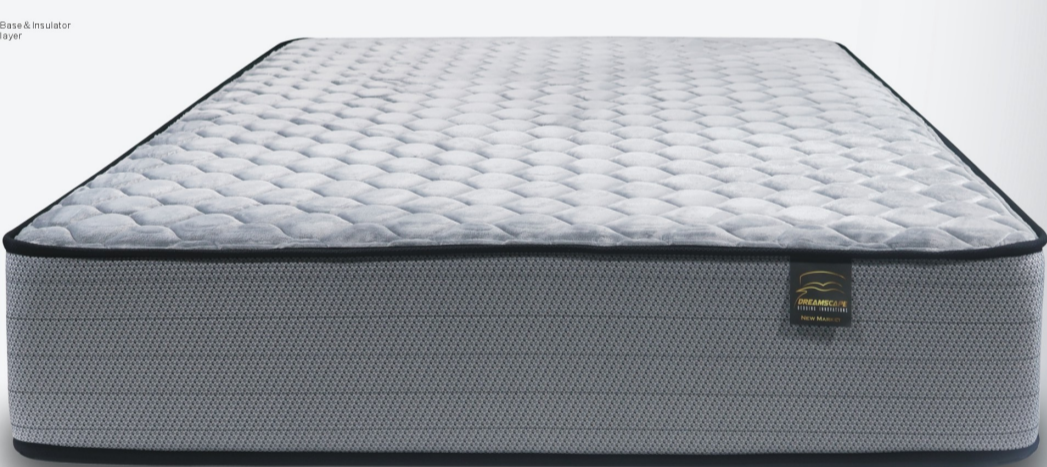

Lexington

9.5" Euro Plush, Euro Firm, Plush, Firm, Extra Firm

 30+ YEARS OF MATTRESS MANUFACTURING EXPERIENCE

Cleveland

12" Pillow Top
 Also available in: Plush
 10.5" Firm, Extra Firm

30+ YEARS OF MATTRESS MANUFACTURING EXPERIENCE

New Market

12" Firm, Extra Firm
 Also available in: 13" Pillow Top, Plush

30+ YEARS OF MATTRESS MANUFACTURING EXPERIENCE

Dynasty

13" Pillow Top
 Also available in: Plush
 12" Firm, Extra Firm

30+ YEARS OF MATTRESS MANUFACTURING EXPERIENCE