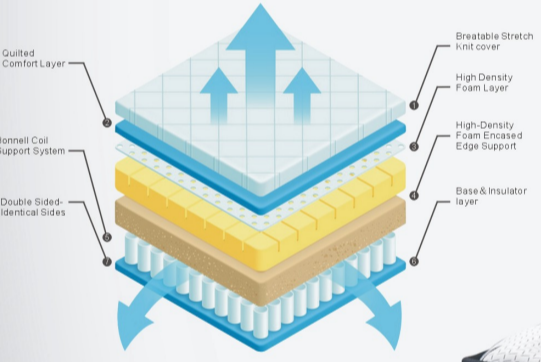

Imperial Dual-Sided

13" Firm & Plush

30+ YEARS OF MATTRESS MANUFACTURING EXPERIENCE

Savanna Double-Sided

15" Firm, Extra Firm

30+ YEARS OF MATTRESS MANUFACTURING EXPERIENCE

Hampshire Double-Sided

16.5" Pillow Top
Also available in: Plush
15" Firm, Extra Firm